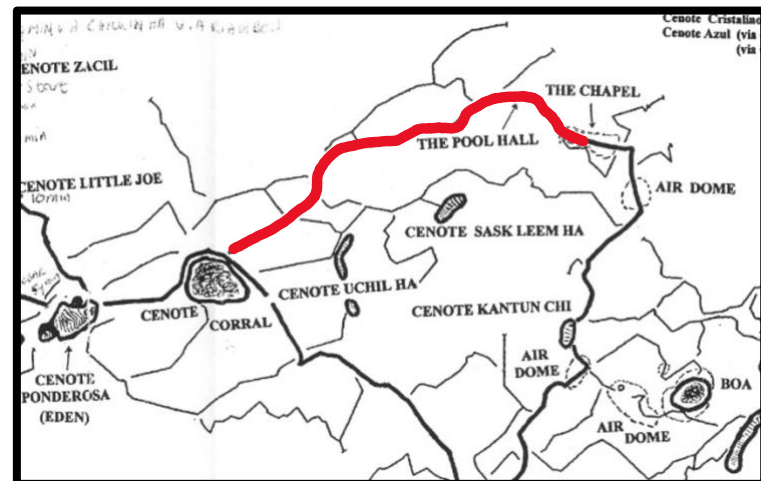

replacement operations

replacement operations

replaced line (in red)

Alessandro Reato
Roger Williams
Massimo Ardizzoni